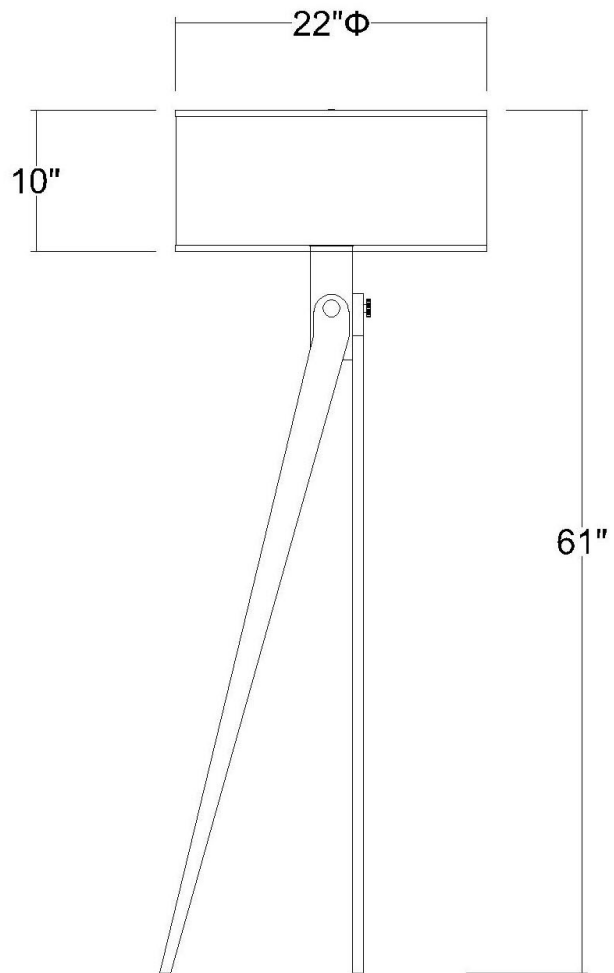

TF70015SN SANGALLO 1-LIGHT FLOOR LAMP

Description:	Sangallo 1-Light Floor Lamp
Finish:	Satin Nickel
Dimensions:	22" Dia. x 61" H
Bulbs:	1-150W Med.
Installed Weight:	18.25 lbs.
Certification:	cUL

Material:	Metal and fabric
Shade:	Fabric
Shade Dimensions:	22" Dia. x 10" H
Glass:	NA
Cord:	8' clear plug-in
Switch:	3-Way Rotary