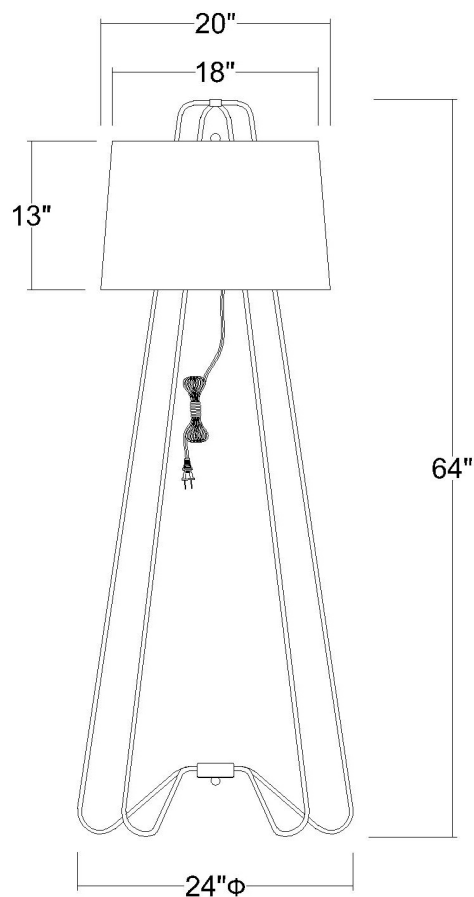

TF70075BK LAMIA 1-LIGHT FLOOR LAMP

Description: Lamia 1-Light Floor Lamp

Finish: Matte Black

Dimensions: 24" Dia. x 64" H

Bulbs: 1-100W Med.

Installed Weight: 7.4 lbs.

Certification: cUL

Material: Steel and Fabric

Shade: Black Linen Hardback

Shade Dimensions: 18" x 20" tapered Dia.
13" H

Glass: NA

Cord: 8' black plug-in

Switch: 3-way rotary