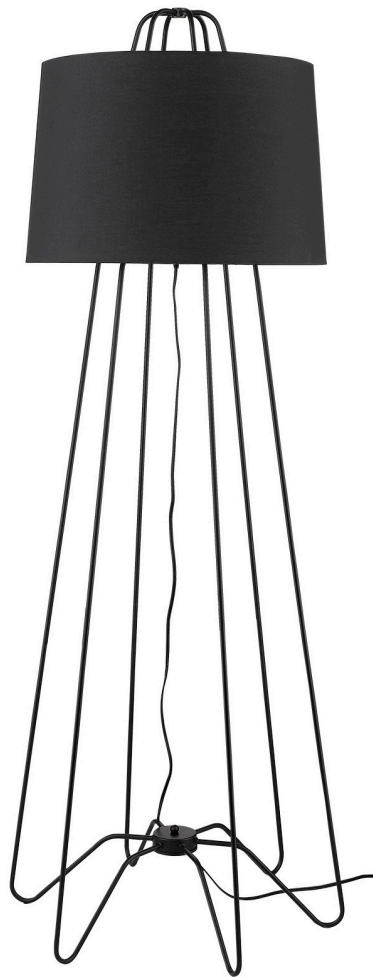

TF70075BK LAMIA 1-LIGHT FLOOR LAMP

Description: Lamia 1-Light Floor Lamp

Finish: Matte Black

Dimensions: 24" Dia. x 64" H

Bulbs: 1-100W Med.

Installed Weight: 7.4 lbs.

Certification: cUL

Material: Steel and Fabric

Shade: Black Linen Hardback

Shade Dimensions: 18" x 20" tapered Dia.
13" H

Glass: NA

Cord: 8' black plug-in

Switch: 3-way rotary