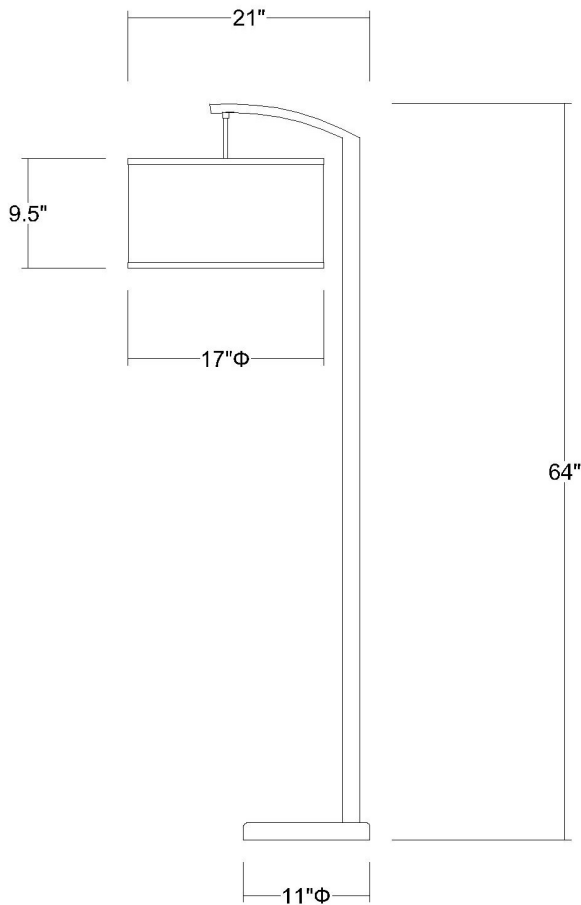

# TF8214 STATION FLOOR LAMP

<b>Description:</b>	Station floor lamp
<b>Finish:</b>	Brushed nickel with white marble base
<b>Dimensions:</b>	64" H x 17" W x 21" ext.
<b>Bulbs:</b>	1 x 150W
<b>Sockets:</b>	120V E26 base
<b>Shade:</b>	Coarse ivory linen
<b>Installed Weight:</b>	20.75 lbs.
<b>Certification:</b>	c UL

<b>Material:</b>	Steel, marble, fabric
<b>Glass:</b>	NA
<b>Back Plate Dimensions:</b>	NA
<b>Mounting Holes:</b>	NA
<b>Switch:</b>	In-line foot switch
<b>Cord:</b>	Silver, 8' plug-in
<b>Dimmable:</b>	Yes