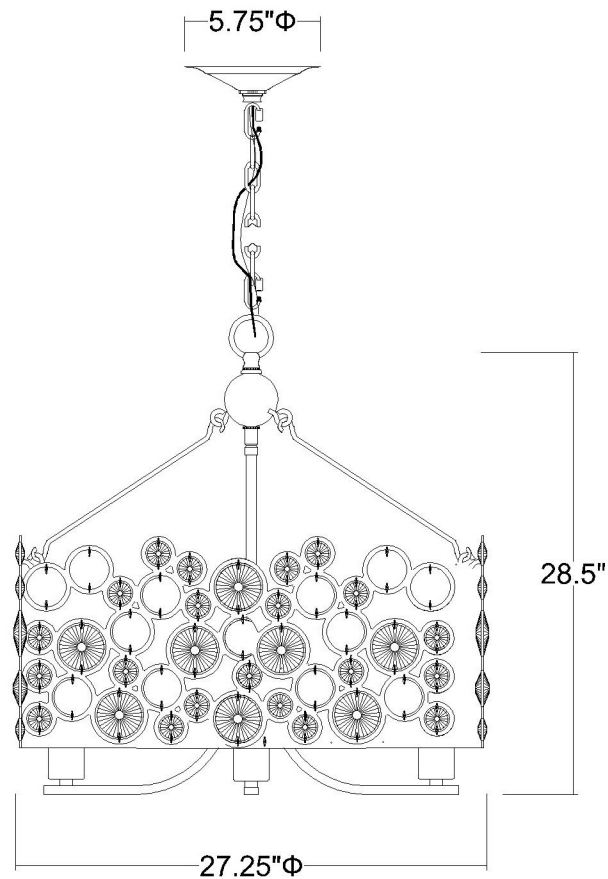

# TP10002ASL VITTOZZI 4-LIGHT CHANDELIER

|                          |                            |
|--------------------------|----------------------------|
| <b>Description:</b>      | Vitozzi 4-Light Chandelier |
| <b>Finish:</b>           | Antique Silver Leaf        |
| <b>Dimensions:</b>       | 27-1/4" Dia. x 28-1/2" H   |
| <b>Bulbs:</b>            | 4-100W Med.                |
| <b>Installed Weight:</b> | 15.8 lbs.                  |
| <b>Certification:</b>    | cETL / dry location        |

|                             |                    |
|-----------------------------|--------------------|
| <b>Material:</b>            | Steel and crystal  |
| <b>Shades:</b>              | NA                 |
| <b>Glass:</b>               | NA                 |
| <b>Canopy Dimensions:</b>   | 5-3/4" Dia.        |
| <b>Chain/Wire:</b>          | 5' Chain, 12' Wire |
| <b>Additional Finishes:</b> | NA                 |