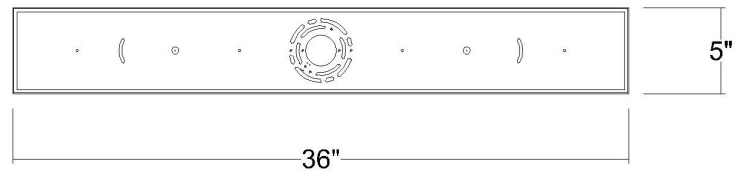

# TP20011GD BASETTI 4-LIGHT PENDANT

<b>Description:</b>	Basetti 4-Light Pendant
<b>Finish:</b>	Gold
<b>Dimensions:</b>	33-1/2" L x 5" W x 14" H
<b>Bulbs:</b>	4-60W Med.
<b>Installed Weight:</b>	23.5 lbs.
<b>Certification:</b>	cUL / dry location

<b>Material:</b>	Steel
<b>Shades:</b>	Steel
<b>Glass:</b>	NA
<b>Canopy Dimensions:</b>	36" x 5"
<b>Chain/Wire:</b>	4 - 12' W/ire
<b>Stems:</b>	12-12", 4-6", 4-3"
<b>Additional Finishes:</b>	NA