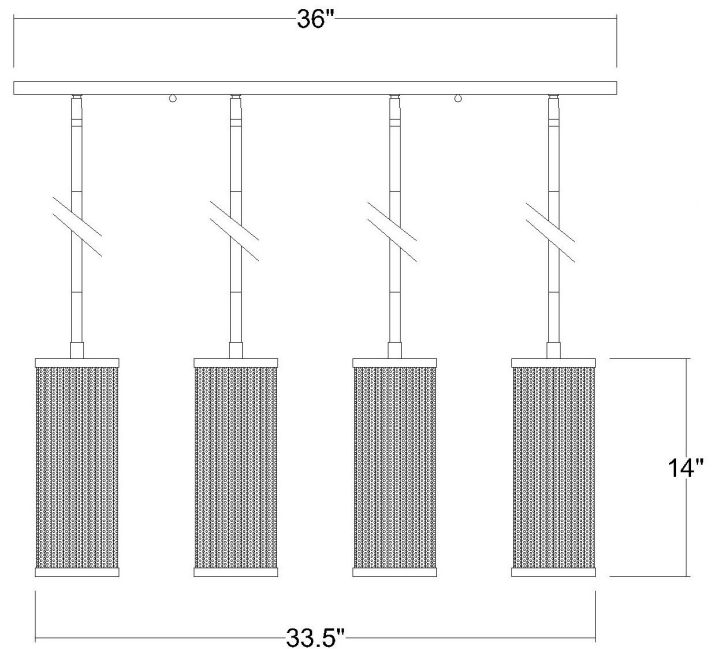

# TP20011GD BASETTI 4-LIGHT PENDANT

<b>Description:</b>	Basetti 4-Light Pendant
<b>Finish:</b>	Gold
<b>Dimensions:</b>	33-1/2" L x 5" W x 14" H
<b>Bulbs:</b>	4-60W Med.
<b>Installed Weight:</b>	23.5 lbs.
<b>Certification:</b>	cUL / dry location

<b>Material:</b>	Steel
<b>Shades:</b>	Steel
<b>Glass:</b>	NA
<b>Canopy Dimensions:</b>	36" x 5"
<b>Chain/Wire:</b>	4 - 12' W/ire
<b>Stems:</b>	12-12", 4-6", 4-3"
<b>Additional Finishes:</b>	NA