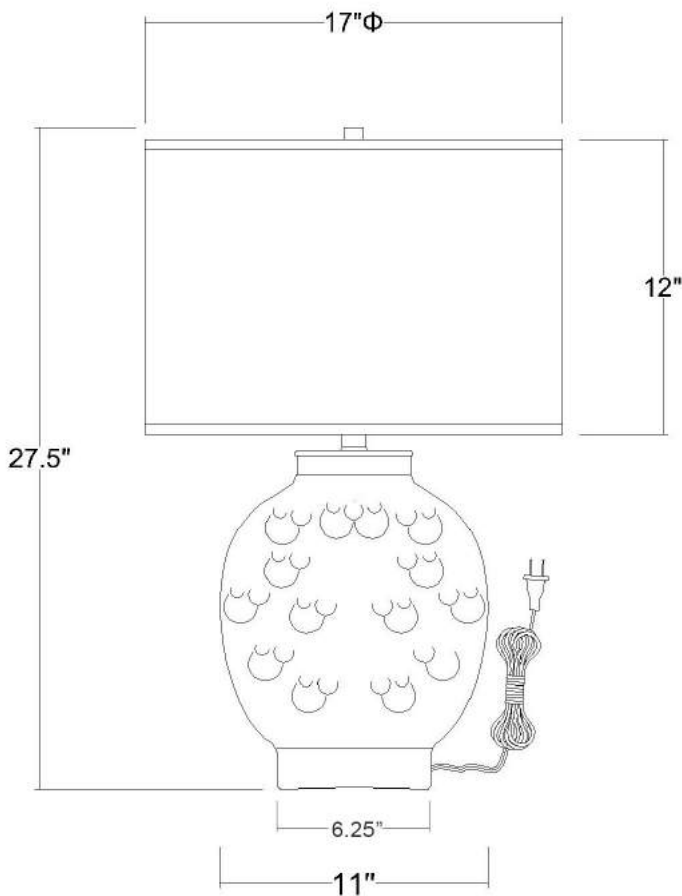

TT6890 PANACEA TABLE LAMP

Description:	Panacea table lamp
Finish:	Satin black
Dimensions:	27.5" H x 17" W
Bulbs:	1 x 150W
Sockets:	120V E26 base
Shade:	Lattice cream linen
Installed Weight:	7.25 lbs.
Certification:	c UL

Material:	Steel, glass, fabric
Glass:	Lagoon waterglass
Back Plate Dimensions:	NA
Mounting Holes:	NA
Switch:	3-way metal switch
Cord:	Silver, 6' plug-in
Dimmable:	Yes