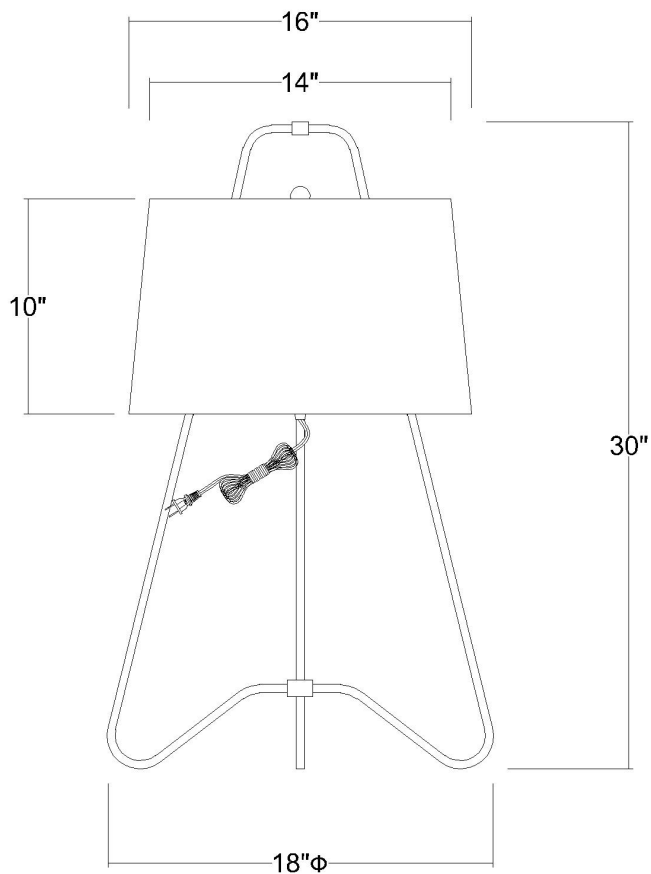

# TT80076BK LAMIA 1-LIGHT TABLE LAMP

**Description:** Lamia 1-Light Table Lamp

**Finish:** Matte Black

**Dimensions:** 18" Dia. x 30" H

**Bulbs:** 1-100W Med.

**Installed Weight:** 3.65 lbs.

**Certification:** cUL

**Material:** Steel and Fabric

**Shade:** Black Linen Hardback

**Shade Dimensions:** 14" x 16" tapered Dia.  
10" H

**Glass:** NA

**Cord:** 6' black plug-in

**Switch:** 3-way rotary