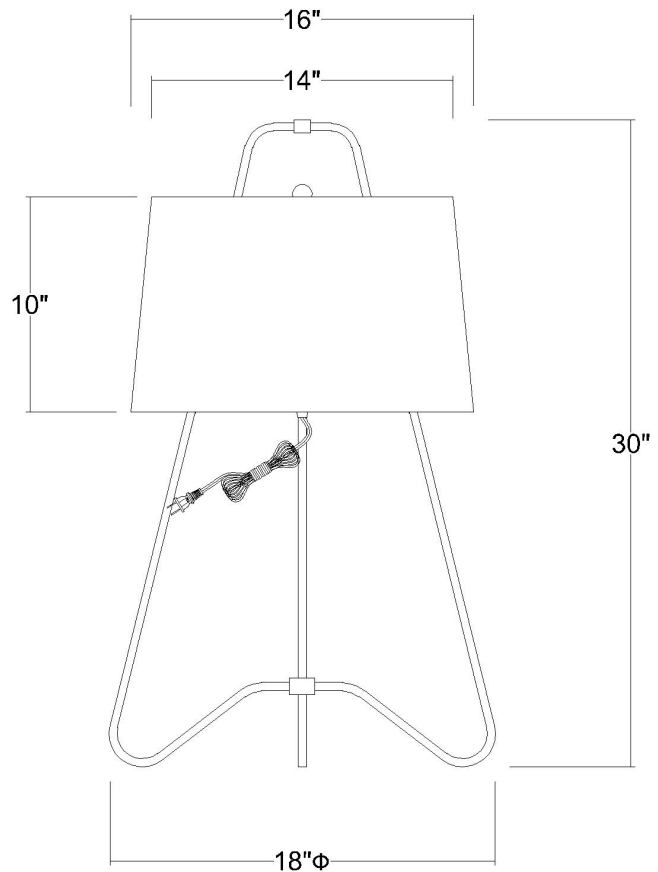

# TT80076GD LAMIA 1-LIGHT TABLE LAMP

**Description:** Lamia 1-Light Table Lamp

**Finish:** Gold

**Dimensions:** 18" Dia. x 30" H

**Bulbs:** 1-100W Med.

**Installed Weight:** 3.65 lbs.

**Certification:** cUL

**Material:** Steel and Fabric

**Shade:** Black Linen Hardback

**Shade Dimensions:** 14" x 16" tapered Dia.  
10" H

**Glass:** NA

**Cord:** 6' clear plug-in

**Switch:** 3-way rotary