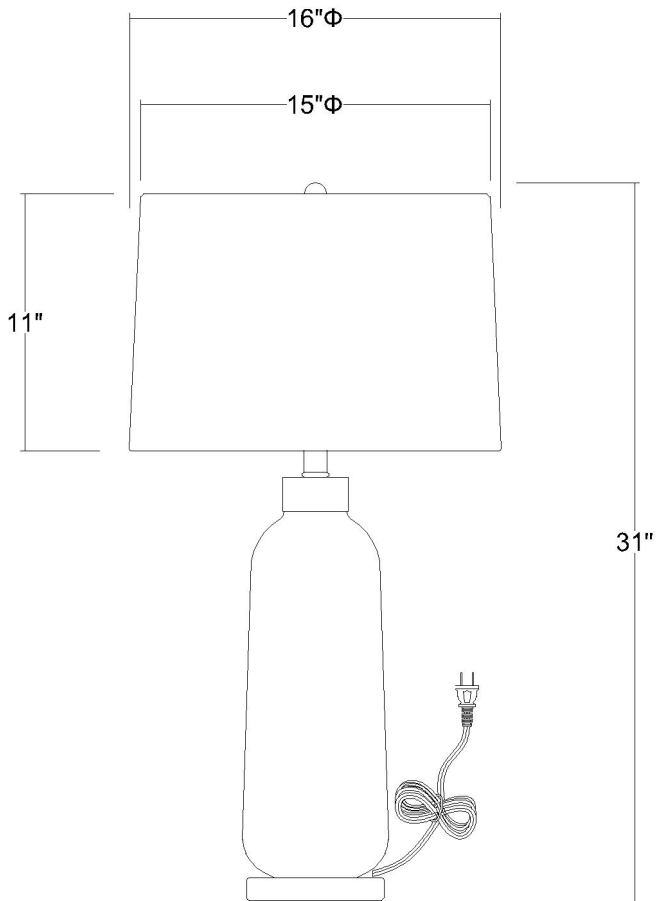

# TT80165

## TREND HOME 1-LIGHT TABLE LAMP

**Description:** Trend Home 1-Light Table Lamp

**Finish:** Brass

**Dimensions:** 16" Dia. x 31" H

**Bulbs:** 1-150W Med.

**Installed Weight:** 7.7 lbs.

**Certification:** cUL

**Material:** Glass

**Shade:** Seasalt Linen

**Shade Dimensions:** 15" x 16" tapered Dia. x 11" H

**Glass:** Blue and brown

**Cord:** 6' clear plug-in

**Switch:** 3-Way Rotary