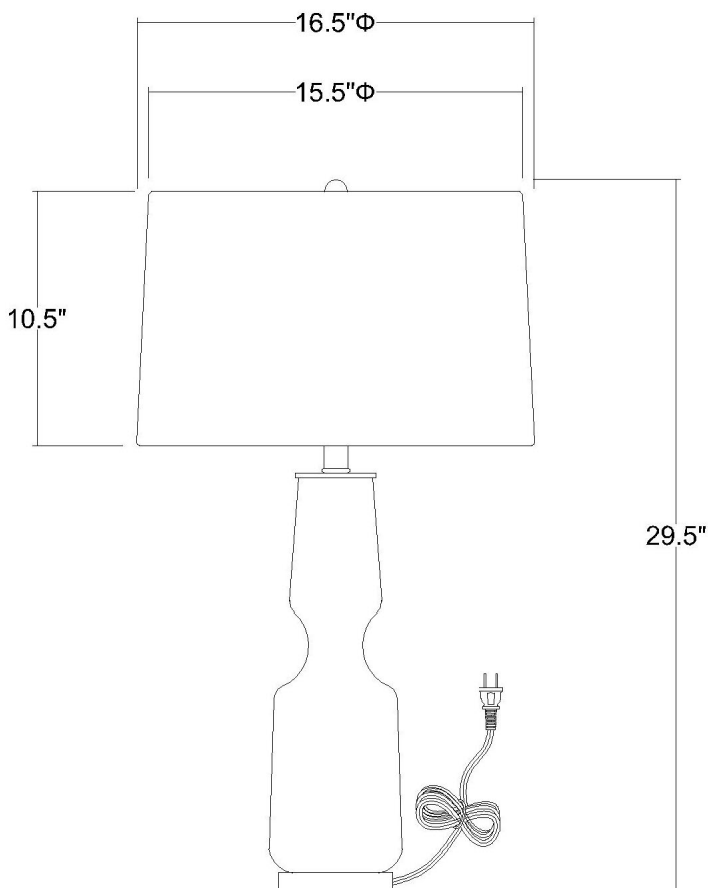

# TT80166

## TREND HOME 1-LIGHT TABLE LAMP

**Description:** Trend Home 1-Light Table Lamp

**Finish:** Polished nickel

**Dimensions:** 16-1/2" Dia x 29-1/2" H

**Bulbs:** 1-150W Med.

**Installed Weight:** 7.5 lbs.

**Certification:** cUL

**Material:** Glass

**Shade:** Cream linen fabric

**Shade Dimensions:** 15-1/2" x 16-1/2" tapered  
Dia. x 10-1/2" H

**Glass:** Pink

**Cord:** 6' clear plug-in

**Switch:** 3-Way Rotary