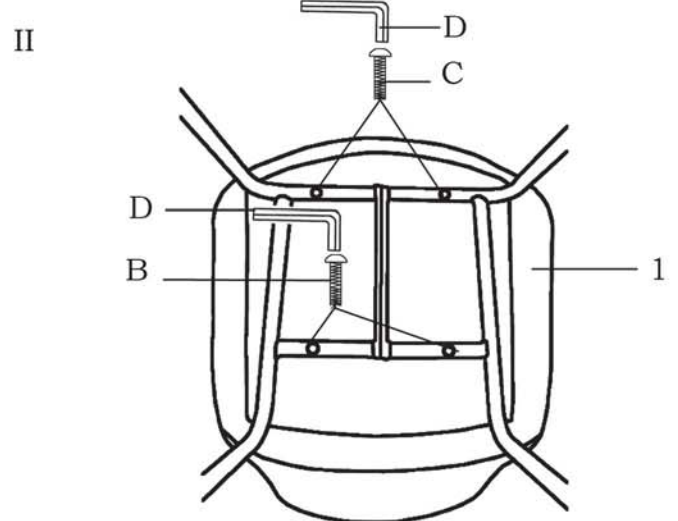

ITEM NAME/NOM D'ITEM: TONY DINING CHAIR
ITEM #/NO. ITEM: 101766/101767/101768/101770

PART LIST / LISTE DES PIÈCES

(1)	(2)	(3)	(4)
			A.  M8×14mm x2 B.  M6×22mm x2 C.  M6×30mm x2 D.  5mm x1
x1	x1	x1	

ASSEMBLY INSTRUCTIONS / INSTRUCTIONS D'ASSEMBLAGE

To install the chair, please tighten the screws in 80% first, after installing all the screws, make sure the chair is balanced, re-tighten the screws completely.

III

For missing parts or damaged parts, please call