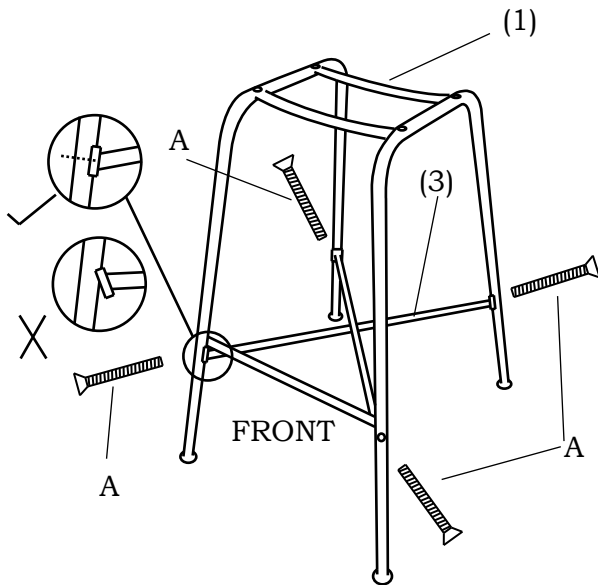

ITEM NAME/NOM D'ITEM: MURCIA BAR CHAIR

ITEM # /NO. ITEM: 703951/703952

PARTS LIST/LISTE DES PIÈCES

(1)	(2)	(3)	(4)
x1	x1	FRONT x1	A. M6x35mm x8 B. 4mm x1

ASSEMBLY INSTRUCTIONS/INSTRUCTIONS D'ASSEMBLAGE

I

To install the chair, please tighten the screws in 80% first, after installing all the screws, make sure the chair is balanced and re-tighten the screws in 100%.

II