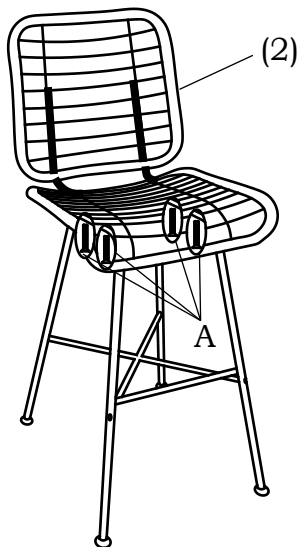

ITEM NAME/NOM D'ITEM: MURCIA BAR CHAIR

ITEM # /NO. ITEM: 703951/703952

PARTS LIST/LISTE DES PIÈCES

(1)	(2)	(3)	(4)
x1	x1	FRONT x1	A. M6x35mm x8 B. 4mm x1

ASSEMBLY INSTRUCTIONS/INSTRUCTIONS D'ASSEMBLAGE

I

To install the chair, please tighten the screws in 80% first, after installing all the screws, make sure the chair is balanced and re-tighten the screws in 100%.

II

III

For missing parts or damaged parts, please call USA : 1-866-798-6663
Canada : 514-382-6661